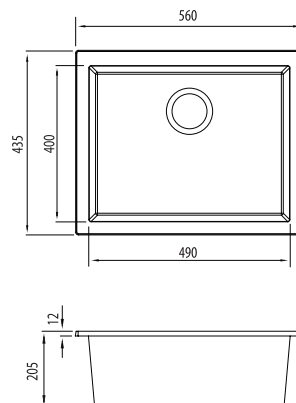

# Santorini

Italian made

**ST-WH1550U**

White Large Bowl Undermount Sink

All dimensions in mm

## Specifications /

<b>Sink size</b>	560W x 435H mm
<b>Bowl size</b>	Large Bowl 490W x 400H x 200D / 39L
<b>Construction</b>	Moulded granite
<b>Material</b>	80% granite and quartz particles and 20% acrylic
<b>Installation</b>	Undermount
<b>Fixings</b>	Available on request
<b>Min cabinet size</b>	600 mm
<b>Tap holes</b>	N/A
<b>Waste fittings</b>	1 x 90 mm basket waste included
<b>Overflow</b>	Not available
<b>Carton size</b>	720 x 600 x 280 mm
<b>Weight</b>	10 kg
<b>Warranty</b>	Lifetime manufacturer's warranty (refer to <a href="http://oliveri.com.au">oliveri.com.au</a> )
<b>Maintenance and care instructions</b>	Clean the sink regularly with warm water, a liquid detergent and a soft cloth. Do not use abrasive powders or creams and avoid chemically aggressive detergents. Generic stains should be removed immediately with very hot water and a cleaning product. For organic stains which are especially difficult to remove, it is recommended that you fill the sink with a highly diluted organic cleaner such as bleach and let stand overnight. The next morning, rinse with warm water and a soft cloth.