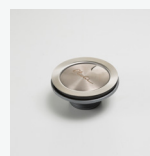

Included accessories /

AC28
Basket Waste