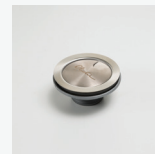

Included accessories /

AC28
Basket Waste