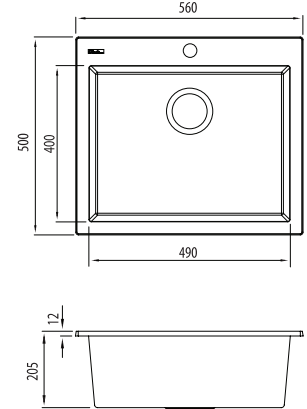

# Santorini

Italian made

All dimensions in mm

### Specifications /

<b>Sink size</b>	560W x 500H mm
<b>Bowl size</b>	Large Bowl 490W x 400H x 200D / 39L
<b>Construction</b>	Moulded granite
<b>Material</b>	80% granite and quartz particles and 20% acrylic
<b>Installation</b>	Topmount
<b>Fixings</b>	Topmount clips supplied
<b>Min cabinet size</b>	600 mm
<b>Tap holes</b>	1 tap hole only
<b>Waste fittings</b>	1 x 90 mm basket waste included
<b>Overflow</b>	Not available
<b>Carton size</b>	720 x 600 x 280 mm
<b>Weight</b>	12 kg
<b>Warranty</b>	Lifetime manufacturer's warranty (refer to <a href="http://oliveri.com.au">oliveri.com.au</a> )
<b>Maintenance and care instructions</b>	Clean the sink regularly with warm water, a liquid detergent and a soft cloth. Do not use abrasive powders or creams and avoid chemically aggressive detergents. Generic stains should be removed immediately with very hot water and a cleaning product. For organic stains which are especially difficult to remove, it is recommended that you fill the sink with a highly diluted organic cleaner such as bleach and let stand overnight. The next morning, rinse with warm water and a soft cloth.