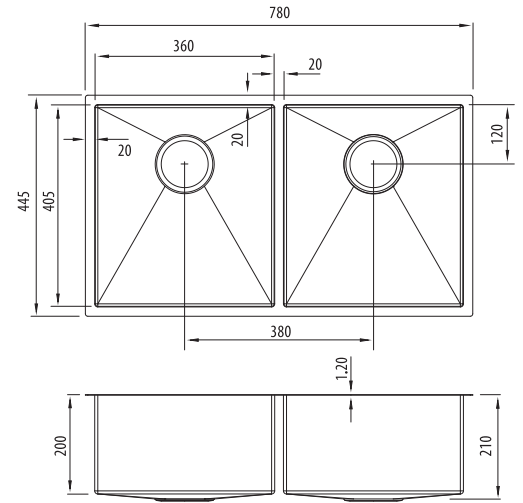

### Double Bowl Gunmetal Sink

All dimensions in mm

#### Specifications /

<b>Sink size</b>	780W x 445H mm
<b>Bowl size</b>	Main Bowl 360W x 405H x 200D / 29L
	Main Bowl 360W x 405H x 200D / 29L
<b>Construction</b>	Fabricated with 5mm radius corners, Softtone® and soundproofing
<b>Material</b>	304 grade, 18/10 coloured stainless steel (1.2 mm thick)
<b>Installation</b>	Topmount, undermount or flushmount
<b>Fixings</b>	Topmount clips supplied only
<b>Min cabinet size</b>	900 mm
<b>Tap holes</b>	N/A
<b>Waste fittings</b>	2 x 90 mm coloured basket wastes included
<b>Overflow</b>	Not available
<b>Carton size</b>	875 x 540 x 330 mm
<b>Weight</b>	19 kg
<b>Warranty</b>	Lifetime manufacturer's warranty (refer to oliveri.com.au)
<b>Maintenance and care instructions</b>	All surfaces should be cleaned with mild liquid detergent or soap and water. To maintain the shine on your Oliveri stainless steel sink, we recommended the use of any of the easy to obtain, non-abrasive stainless steel cleaners or metal polishes.