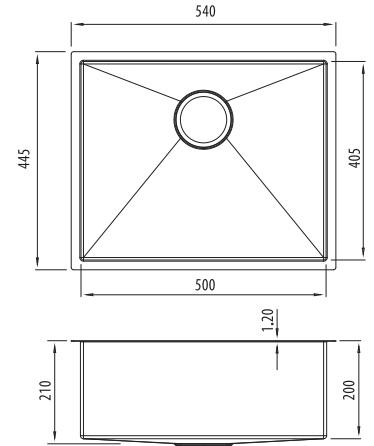

Spectra

SB50SS

Single Bowl Stainless Sink

All dimensions in mm

Specifications /

Sink size	540W x 445H mm
Bowl size	Large Bowl 500W x 405H x 200D / 40L
Construction	Fabricated with 5mm radius corners, Softtone® and soundproofing
Material	304 grade, 18/10 brushed stainless steel (1.2 mm thick)
Installation	Topmount, undermount or flushmount
Fixings	Topmount clips supplied only
Min cabinet size	600 mm
Tap holes	N/A
Waste fittings	1 x 90 mm basket waste included
Overflow	Not available
Carton size	640 x 540 x 330 mm
Weight	15 kg
Warranty	Lifetime manufacturer's warranty (refer to oliveri.com.au)
Maintenance and care instructions	All surfaces should be cleaned with mild liquid detergent or soap and water. To maintain the shine on your Oliveri stainless steel sink, we recommended the use of any of the easy to obtain, non-abrasive stainless steel cleaners or metal polishes.