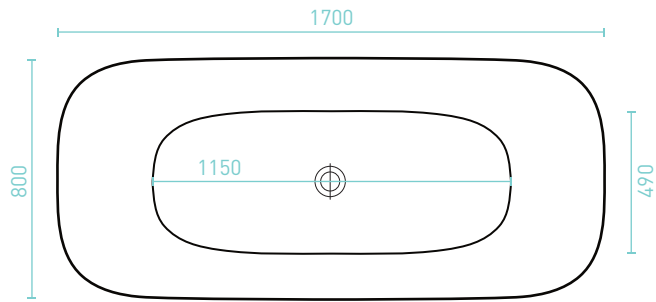

LOLA

FREESTANDING BATH - Premium Sanitary Grade Acrylic, High Gloss White

The Lola's beautifully fluted silhouette, creates an elegant & timeless design perfect for any bathroom space. Centre waste position.

- ✓ Adjustable self-supporting feet
- ✓ Lumbar support
- ✓ Suitable for dual bathing

SIZE (l x (w) x (d) mm	CAPACITY*	NET WEIGHT	CODE
1700 x 800 x 600	198L	50kg	L01700W

- 10 YR WARRANTY*
- AS/NZ Standard 2023/1995

LOLA ACCESSORIES	BATH
Plug & Waste	Optional

*Capacity 200mm below the bath rim