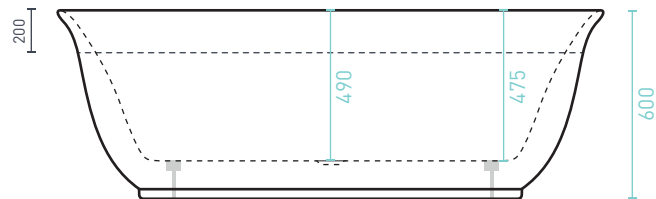

- ✓ Adjustable self-supporting feet
- ✓ Lumbar support
- ✓ Suitable for dual bathing

SIZE (l x (w) x (d) mm	CAPACITY*	NET WEIGHT	CODE
1700 x 800 x 600	198L	50kg	L01700W

- 10 YR WARRANTY*
- AS/NZ Standard 2023/1995

LOLA ACCESSORIES	BATH
Plug & Waste	Optional

*Capacity 200mm below the bath rim