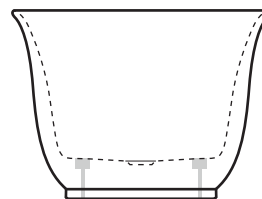

- ✓ Adjustable self-supporting feet
- ✓ Lumbar support
- ✓ Suitable for dual bathing

SIZE (l x (w) x (d) mm	CAPACITY*	NET WEIGHT	CODE
1700 x 800 x 600	198L	50kg	L01700W

- 10 YR WARRANTY*
- AS/NZ Standard 2023/1995

LOLA ACCESSORIES	BATH
Plug & Waste	Optional

*Capacity 200mm below the bath rim