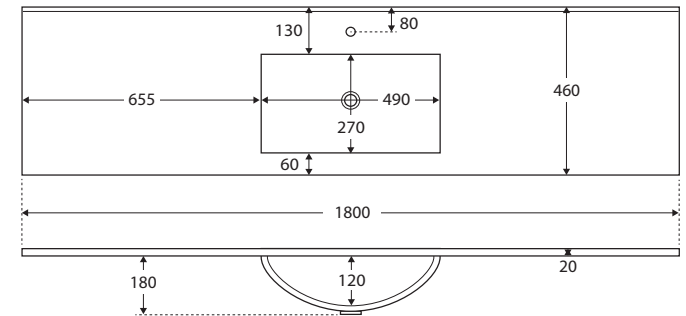

# Vanessa

SINGLE BOWL  
POLY-MARBLE  
BASIN-TOP  
1800MM

## Features

- 20 mm thick poly-marble
- Gloss white finish
- Requires 40 mm waste, no overflow (not included)

## Available in

1 tap hole  
**180VANS**

3 tap hole  
**180VANS-3**

While we aim to ensure specifications are correct at the time of publication, Fienza reserves the right to make modifications without prior notice. Physical colour may vary from image shown. All measurements are shown in millimetres. For ceramic products, please allow +/- 10 mm tolerance for manufacturing variance. Always use physical product measurements for mark-ups and roughing-in as the technical drawing may differ from actual product received.