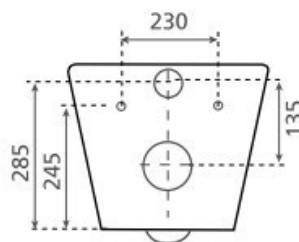

Palazzo

Category

Wall Hung Pan

Code

TW001

Material

Vitreous China

Size

mm 360 x 550 x 325

Colours

White

Inclusions

Soft Close Seat

NOTE: Product dimensions are approximate and can vary slightly due to manufacturing variances. Information provided in this data sheet is representative of the product available at the time and date of printing, 11/08/2016. Builders World Pty Ltd reserves the right to vary specifications at any time without notice.