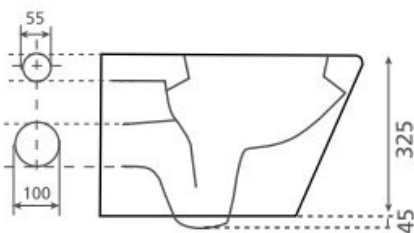

Palazzo

Category

Wall Hung Pan

Code

TW001

Material

Vitreous China

Size

mm 360 x 550 x 325

Colours

White

Inclusions

Soft Close Seat

NOTE: Product dimensions are approximate and can vary slightly due to manufacturing variances. Information provided in this data sheet is representative of the product available at the time and date of printing, 11/08/2016. Builders World Pty Ltd reserves the right to vary specifications at any time without notice.