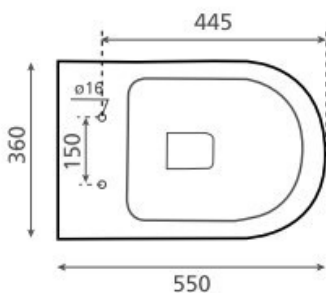

Palazzo

Category

Wall Hung Pan

Code

TW001

Material

Vitreous China

Size

mm 360 x 550 x 325

Colours

White

Inclusions

Soft Close Seat

NOTE: Product dimensions are approximate and can vary slightly due to manufacturing variances. Information provided in this data sheet is representative of the product available at the time and date of printing, 11/08/2016. Builders World Pty Ltd reserves the right to vary specifications at any time without notice.