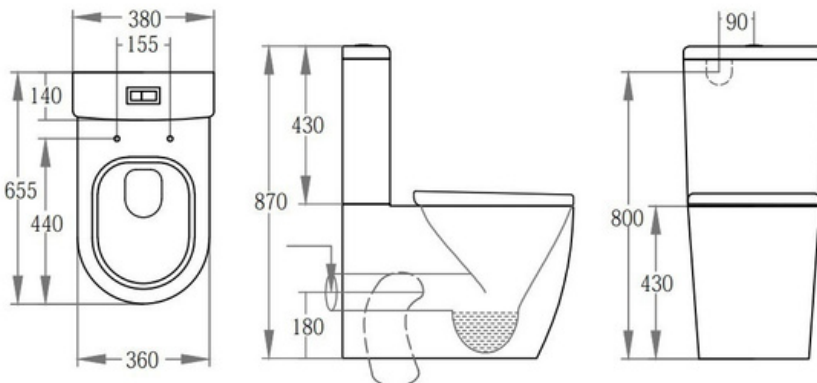

Aleppo

Category

Wall Faced Toilet Suite

Code

TS121

Material

Vitreous China

Size

mm 380 x 655 x 870

Colours

White

Rough In

S-Trap 100 - 160mm

P-Trap 180 mm

Optional S-Trap Extender 150-200mm
(Sold Separately)

Inclusions

Soft Close Seat

NOTE: Product dimensions are approximate and can vary slightly due to manufacturing variances. Information provided in this data sheet is representative of the product available at the time and date of printing, 11/08/2016. Builders World Pty Ltd reserves the right to vary specifications at any time without notice.

buildersworld.com.au
1300 269 753

Refer to Warranty Sheet for
Warranty Conditions and Cleaning
Recommendations.

[D]

DOMESTIC APPLICATIONS

Ceramic: 10 Years Replacement parts.
Valves: 3 Years Replacement parts. Toilet
parts: 1 Year Replacement. 1 Year labour.

[C]

COMMERCIAL USE WARRANTY

1 year parts & replacement
(unless extended Warranty provided
in writing by Builders World).

[O]

OUTDOOR APPLICATIONS

Warranty does not cover products
used for outdoor applications.