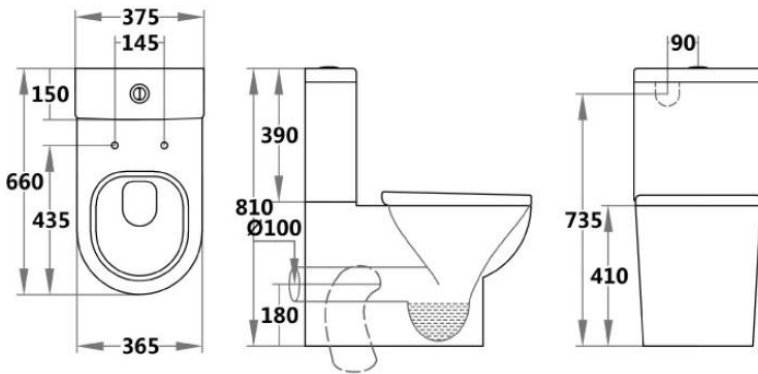

Kilkenny

Category

Wall Faced Toilet Suite

Code

TS003

Material

Vitreous China

Size

mm 370 x 660 x 800

Colours

White

Rough In

S-Trap 60 - 170 mm

P-Trap 180 mm

Optional S-Trap Extender 170-240 mm
(Sold Separately)

Inclusions

Soft Close Seat

NOTE: Product dimensions are approximate and can vary slightly due to manufacturing variances. Information provided in this data sheet is representative of the product available at the time and date of printing, 11/08/2016. Builders World Pty Ltd reserves the right to vary specifications at any time without notice.