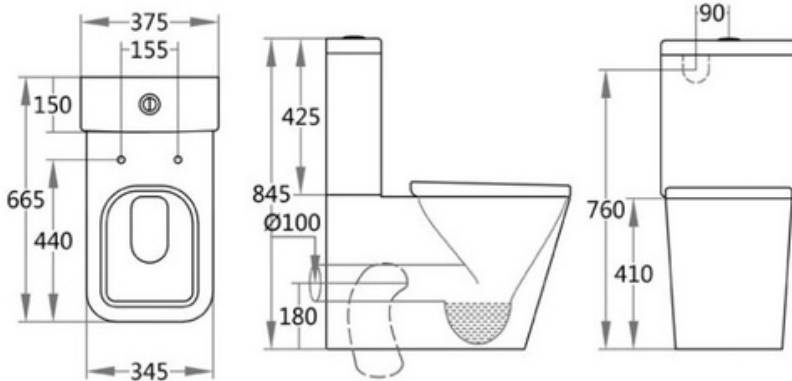

Windsor

Category

Wall Faced Toilet Suite

Code

TS002

Material

Vitreous China

Size

mm 345 x 665 x 825

Colours

White

Rough In

S-Trap 60 - 170 mm

P-Trap 180 mm

Optional S-Trap Extender 170-230 mm
(Sold Separately)

Inclusions

Soft Close Seat

NOTE: Product dimensions are approximate and can vary slightly due to manufacturing variances. Information provided in this data sheet is representative of the product available at the time and date of printing, 11/08/2016. Builders World Pty Ltd reserves the right to vary specifications at any time without notice.

buildersworld.com.au
1300 269 753

Refer to Warranty Sheet for
Warranty Conditions and Cleaning
Recommendations.

[D]

DOMESTIC APPLICATIONS

10 year vitreous china replacement
Warranty against faults in manufacture.
1 year replacement warranty on wearing
parts, including seat and cistern internal.

[C]

COMMERCIAL USE WARRANTY

1 year parts & replacement
(unless extended Warranty provided
in writing by Builders World).

[O]

OUTDOOR APPLICATIONS

Warranty does not cover products
used for outdoor applications.