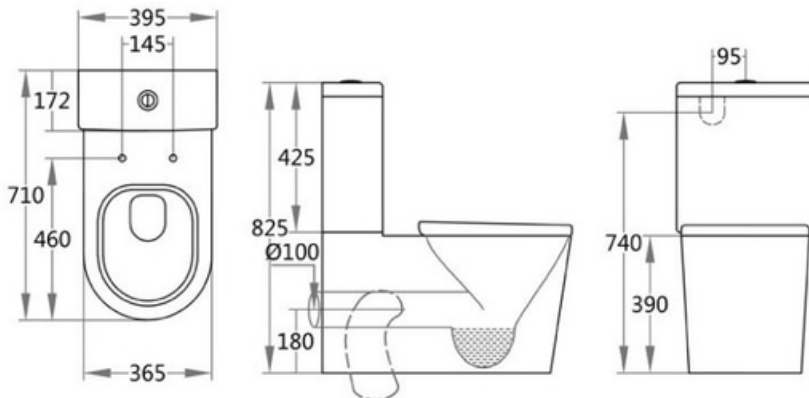

### Size

mm 365 x 700 x 830

### Rough In

S-Trap 60 - 170 mm

P-Trap 180 mm

Optional S-Trap Extender 170-240 mm  
(Sold Separately)

### Inclusions

Soft Close Seat

NOTE: Product dimensions are approximate and can vary slightly due to manufacturing variances. Information provided in this data sheet is representative of the product available at the time and date of printing, 11/08/2016. Builders World Pty Ltd reserves the right to vary specifications at any time without notice.