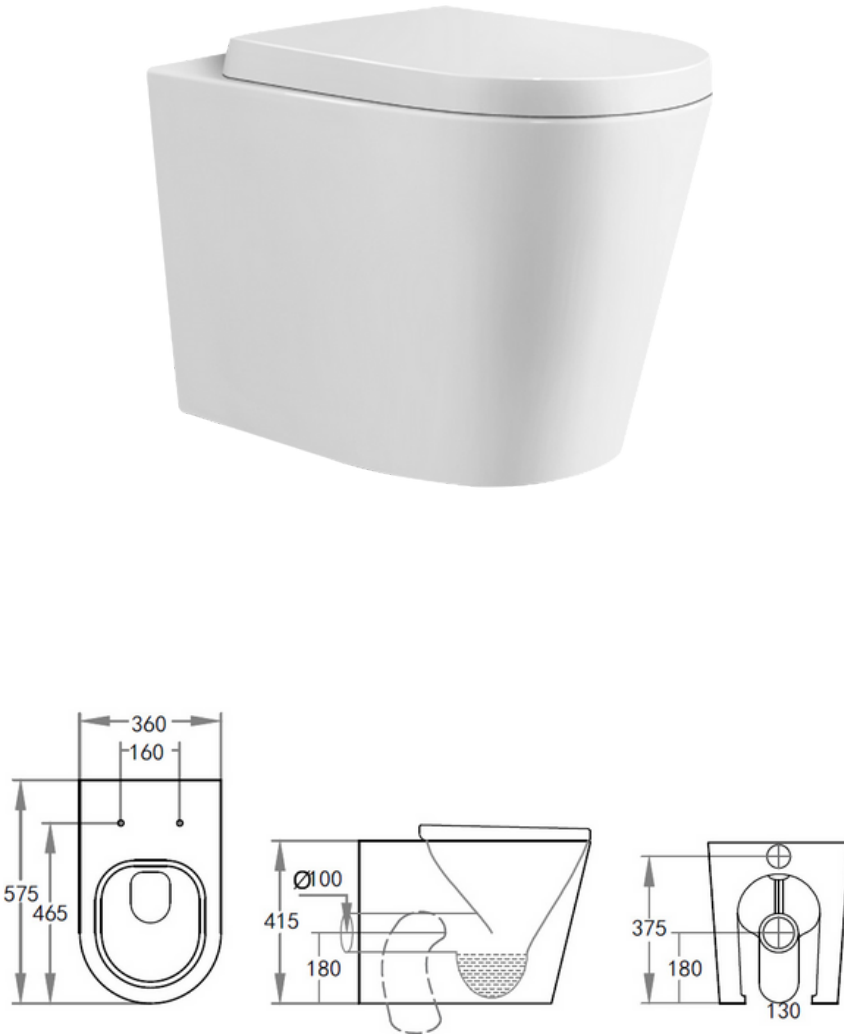

Palazzo

Category

Rimless Floor Mount Pan

Code

TF001-R

Material

Vitreous China

Size

mm 360 x 575 x 415

Colours

White

Rough In

S-Trap 100 - 135 mm

P-Trap 180 mm

Inclusions

Soft Close Seat

NOTE: Product dimensions are approximate and can vary slightly due to manufacturing variances. Information provided in this data sheet is representative of the product available at the time and date of printing, 11/08/2016. Builders World Pty Ltd reserves the right to vary specifications at any time without notice.

buildersworld.com.au
1300 269 753

Refer to Warranty Sheet for
Warranty Conditions and Cleaning
Recommendations.

[D]

DOMESTIC APPLICATIONS
1 year replacement Warranty against
faults in manufacture.

[C]

COMMERCIAL USE WARRANTY
1 year parts & replacement
(unless extended Warranty provided
in writing by Builders World).

[O]

OUTDOOR APPLICATIONS
Warranty does not cover products
used for outdoor applications.