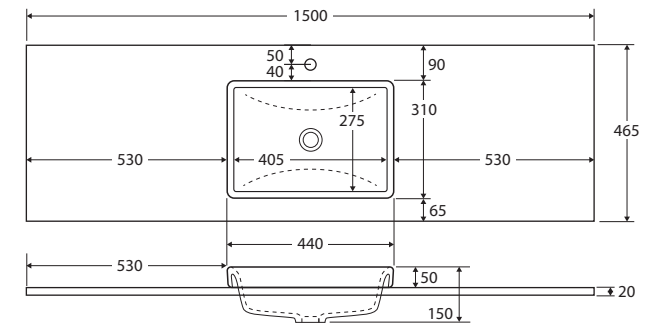

Sarah

SINGLE BOWL SEMI-INSET BASIN-TOP 1500MM

Features

- 20mm thick, engineered quartz stone
- Gloss white ceramic semi-inset basin, no overflow
- Stone top and basin are delivered in separate packages
- Requires 32mm waste, with overflow (not included)
- 1 tap hole as standard (12 o'clock)
 - No tap hole option: Same price as the standard 1 tap hole option. To order, add '-0' to the end of the item code, e.g. PC150-S-0
 - 3 tap hole option: To order, add **\$50 per bowl** to the price and '-3' to the end of the item code, e.g. PC150-S-3

While we aim to ensure specifications are correct at the time of publication, Fienza reserves the right to make modifications without prior notice. Physical colour may vary from image shown. All measurements are shown in millimetres. Always use physical product measurements for mark-ups and roughing-in as the technical drawing may differ from actual product received. Tapware not included.