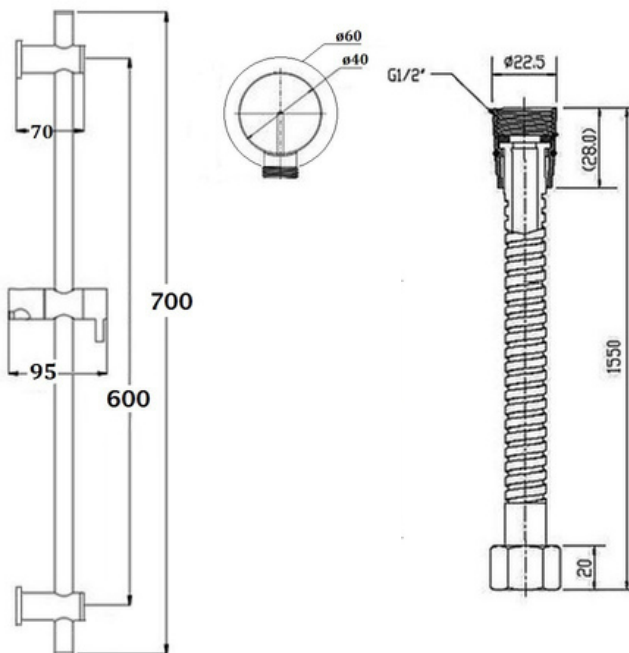

Idaho

Category

Shower Rail Set with Shindo Hand Shower

Code

SRIS

Material

High Quality Brass

Size

mm 700mm Rail

Colours

Chrome

Inclusions

ABS Single Function Hand Shower

Soap Dish sold separately

Water Rating

WELS 4 Star 7.5 L/min

NOTE: Product dimensions are approximate and can vary slightly due to manufacturing variances. Information provided in this data sheet is representative of the product available at the time and date of printing, 11/08/2016. Builders World Pty Ltd reserves the right to vary specifications at any time without notice.