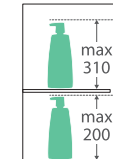

## Features

- Gloss white exterior with bright white interior
- U-shape fingerpull channel
- Soft-close doors
- 16 mm thick backing board and shelf
- FSC certified, eco-friendly E0 board

TOP VIEW: SHELF AREA

SIDE VIEW:  
SHELF STORAGE