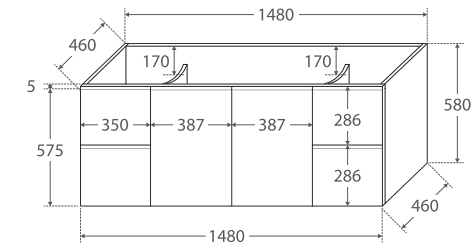

Fingerpull Gloss White 1500MM WALL-HUNG CABINET

Features

- Gloss white exterior with bright white interior
- U-shape fingerpull channel
- Soft-close doors and drawers
- Full extension drawer runners
- 16 mm thick backing board and drawer bases
- FSC certified, eco-friendly E0 board

While we aim to ensure specifications are correct at the time of publication, Fienza reserves the right to make modifications without prior notice. Physical colour may vary from image shown. All measurements are shown in millimetres. Always use physical product measurements for mark-ups and roughing-in as the technical drawing may differ from actual product received.