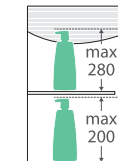

SIDE VIEW:
SHELF STORAGE