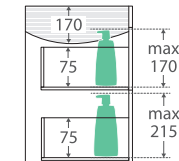

SIDE VIEW: RECESS
& DRAWER STORAGE