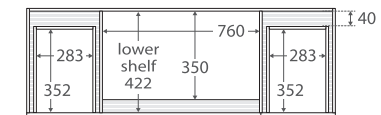

TOP VIEW: SHELF AREA & DRAWER AREA