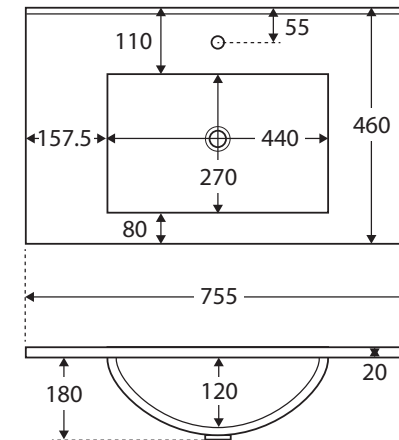

Dolce

CERAMIC BASIN-TOP 750MM

Features

- 20 mm thick, fully vitrified ceramic
- Gloss white, glazed finish
- Requires 32 mm waste, with overflow (not included)

Available in

1 tap hole
TCL75

3 tap hole
TCL75-3

While we aim to ensure specifications are correct at the time of publication, Fienza reserves the right to make modifications without prior notice. Physical colour may vary from image shown. All measurements are shown in millimetres. For ceramic products, please allow +/- 10 mm tolerance for manufacturing variance. Always use physical product measurements for mark-ups and roughing-in as the technical drawing may differ from actual product received.