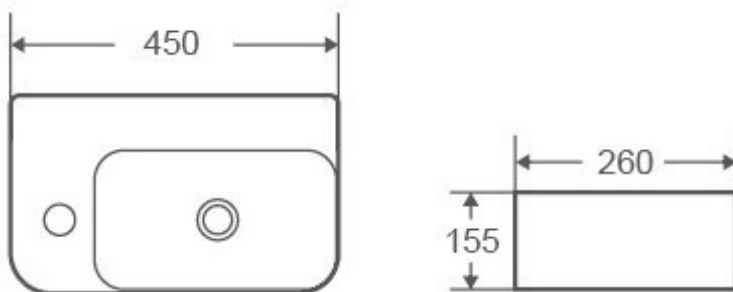

Ontario Mini

Category

Wall Hung basin

Code

BW006-R

Material

Vitreous China

Size

mm 450 x 260 x 155mm

Colours

White

Tap Holes

One

Overflow & Waste

32mm overflow plug & waste (not included).

NOTE: Product dimensions are approximate and can vary slightly due to manufacturing variances. Information provided in this data sheet is representative of the product available at the time and date of printing, 11/08/2016. Builders World Pty Ltd reserves the right to vary specifications at any time without notice.