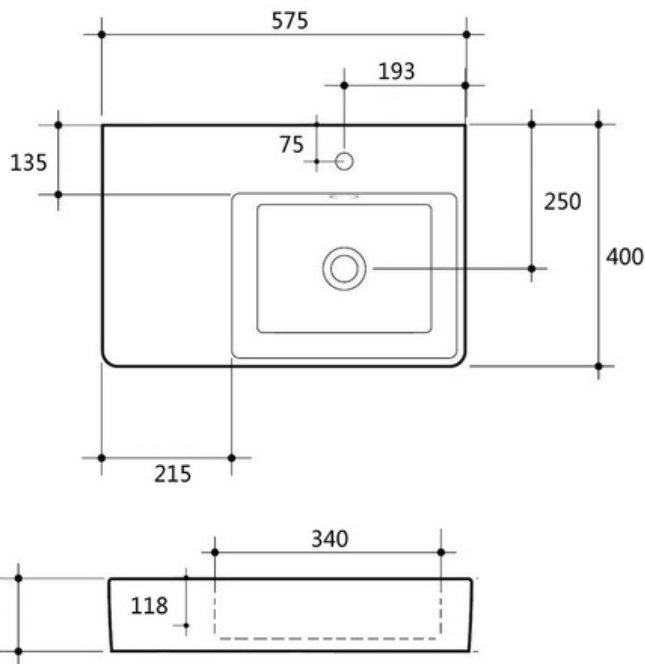

Constance Care

Category

Wall Hung basin

Code

BW007-R

Material

Vitreous China

Size

575 x 400 x 118mm

Colours

White

Tap Holes

One

Overflow & Waste

32mm overflow plug & waste (not included).

NOTE: Product dimensions are approximate and can vary slightly due to manufacturing variances. Information provided in this data sheet is representative of the product available at the time and date of printing, 11/08/2016. Builders World Pty Ltd reserves the right to vary specifications at any time without notice.