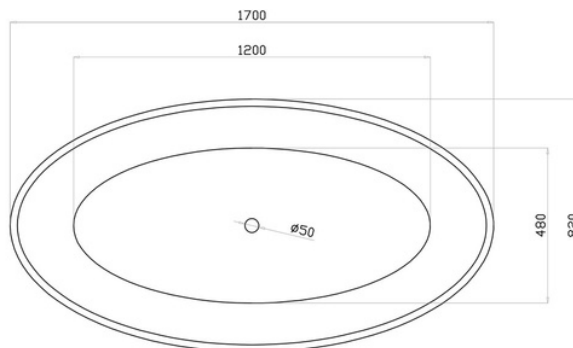

BTT-1700 MW

Category

Oval Freestanding Bath 1700 Matte White

Size

1400L x 820W x 580H mm

NOTE: Product dimensions are approximate and can vary slightly due to manufacturing variances. Information provided in this data sheet is representative of the product available at the time and date of printing, 1/5/2021. Builders World Pty Ltd reserves the right to vary specifications at any time without notice.