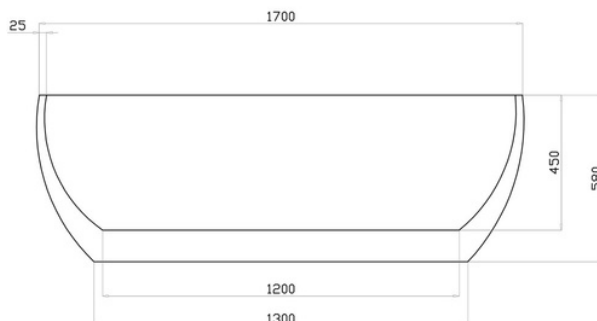

BTT-1700 MW

Category

Oval Freestanding Bath 1700 Matte White

Size

1400L x 820W x 580H mm

NOTE: Product dimensions are approximate and can vary slightly due to manufacturing variances. Information provided in this data sheet is representative of the product available at the time and date of printing, 1/5/2021. Builders World Pty Ltd reserves the right to vary specifications at any time without notice.