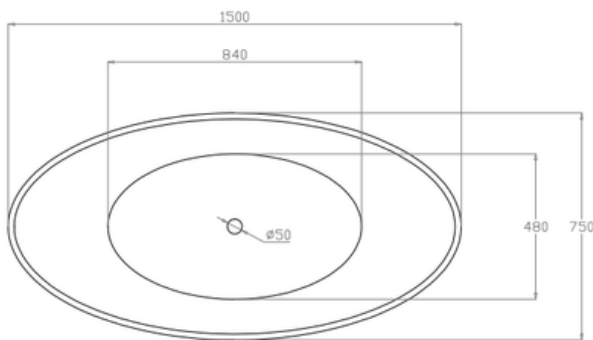

### Size

1500L x 750W x 665H mm

NOTE: Product dimensions are approximate and can vary slightly due to manufacturing variances. Information provided in this data sheet is representative of the product available at the time and date of printing, 1/5/2021. Builders World Pty Ltd reserves the right to vary specifications at any time without notice.