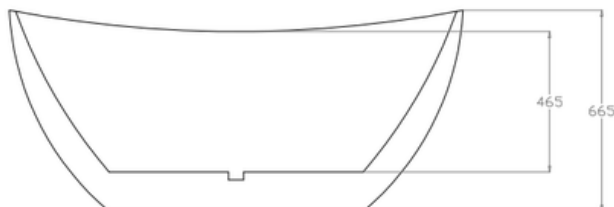

### Size

1500L x 750W x 665H mm

NOTE: Product dimensions are approximate and can vary slightly due to manufacturing variances. Information provided in this data sheet is representative of the product available at the time and date of printing, 1/5/2021. Builders World Pty Ltd reserves the right to vary specifications at any time without notice.