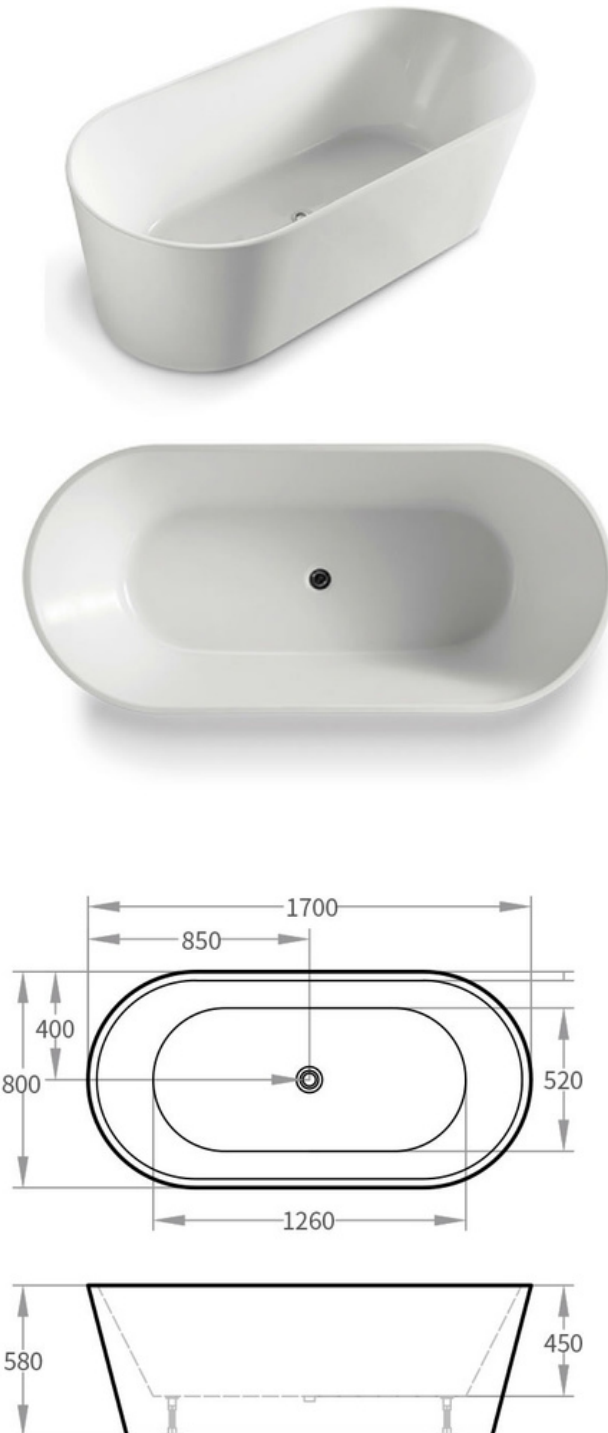

## BTA-1700

### Category

Prato Freestanding Bath 1700

### Size

1700L x 800W x 580H mm

NOTE: Product dimensions are approximate and can vary slightly due to manufacturing variances. Information provided in this data sheet is representative of the product available at the time and date of printing, 1/5/2021. Builders World Pty Ltd reserves the right to vary specifications at any time without notice.