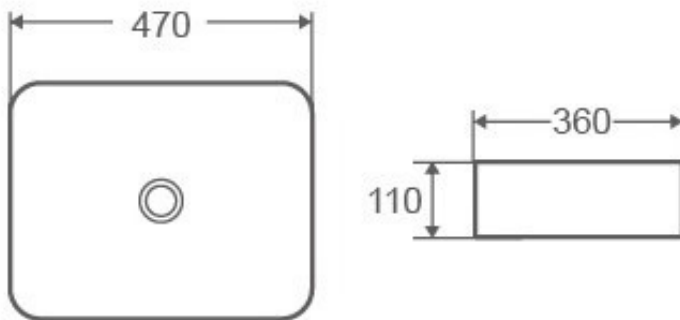

Balaton 470

Category

Bench Mount Basin

Code

BT032

Material

Vitreous China

Size

mm 470 x 360 x 110mm

Colours

White

Tap Holes

None

Overflow & Waste

32mm plug & waste (not included).

NOTE: Product dimensions are approximate and can vary slightly due to manufacturing variances. Information provided in this data sheet is representative of the product available at the time and date of printing, 11/08/2016. Builders World Pty Ltd reserves the right to vary specifications at any time without notice.