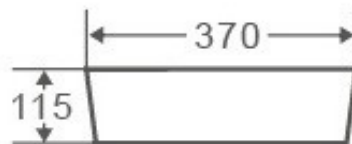

Mackay 370

Category

Bench Mount Basin

Code

BT028

Material

Vitreous China

Size

370 x 370 x 115mm

Colours

White

Tap Holes

None

Overflow & Waste

32mm plug & waste (not included).

NOTE: Product dimensions are approximate and can vary slightly due to manufacturing variances. Information provided in this data sheet is representative of the product available at the time and date of printing, 11/08/2016. Builders World Pty Ltd reserves the right to vary specifications at any time without notice.