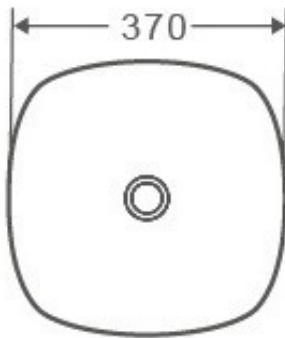

Mackay 370

Category

Bench Mount Basin

Code

BT028

Material

Vitreous China

Size

370 x 370 x 115mm

Colours

White

Tap Holes

None

Overflow & Waste

32mm plug & waste (not included).

NOTE: Product dimensions are approximate and can vary slightly due to manufacturing variances. Information provided in this data sheet is representative of the product available at the time and date of printing, 11/08/2016. Builders World Pty Ltd reserves the right to vary specifications at any time without notice.