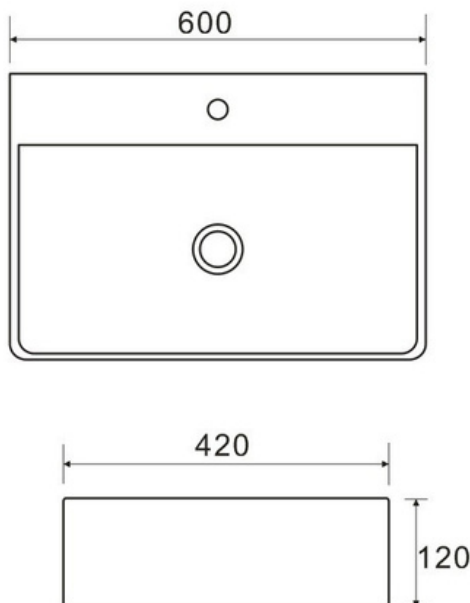

Ontario 600

Category

Bench Mount Basin

Code

BT024

Material

Vitreous China

Size

600x420x120mm

Colours

White

Tap Holes

None

Overflow & Waste

32mm plug & waste (not included).

NOTE: Product dimensions are approximate and can vary slightly due to manufacturing variances. Information provided in this data sheet is representative of the product available at the time and date of printing, 11/08/2016. Builders World Pty Ltd reserves the right to vary specifications at any time without notice.