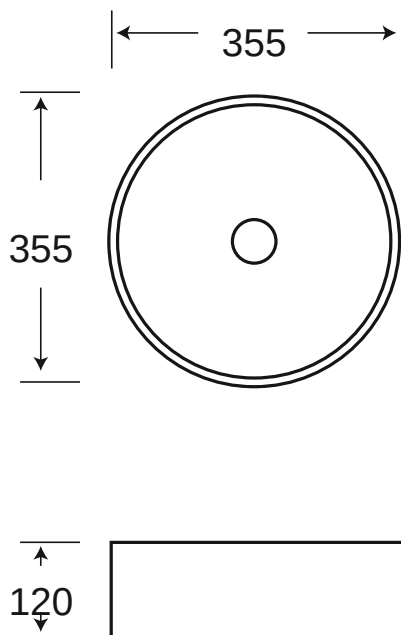

St Clair

Category

Bench Mount Basin

Code

BT017

Material

Vitreous China

Size

mm 355 x 355 x 120

Colours

White

Tap Holes

One

Overflow & Waste

32mm overflow plug & waste (not included).

NOTE: Product dimensions are approximate and can vary slightly due to manufacturing variances. Information provided in this data sheet is representative of the product available at the time and date of printing, 11/08/2016. Builders World Pty Ltd reserves the right to vary specifications at any time without notice.