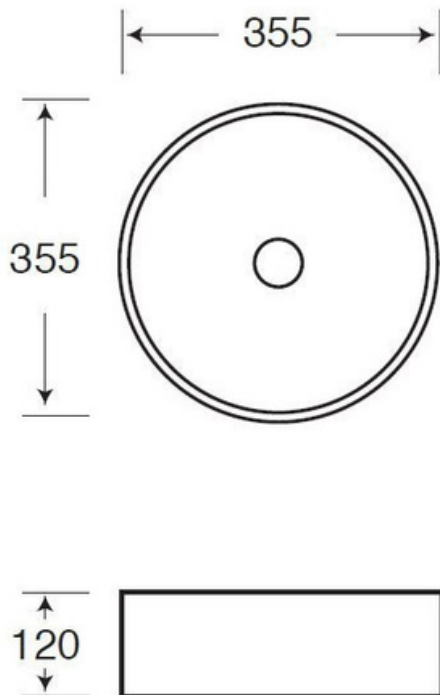

St Clair

Category

Bench Mount Basin Silver / White

Code

BT017-SMW

Material

Vitreous China

Size

mm 355x355x120mm

Colours

White

Tap Holes

None

Overflow & Waste

32mm plug & waste (not included).

NOTE: Product dimensions are approximate and can vary slightly due to manufacturing variances. Information provided in this data sheet is representative of the product available at the time and date of printing, 11/08/2016. Builders World Pty Ltd reserves the right to vary specifications at any time without notice.