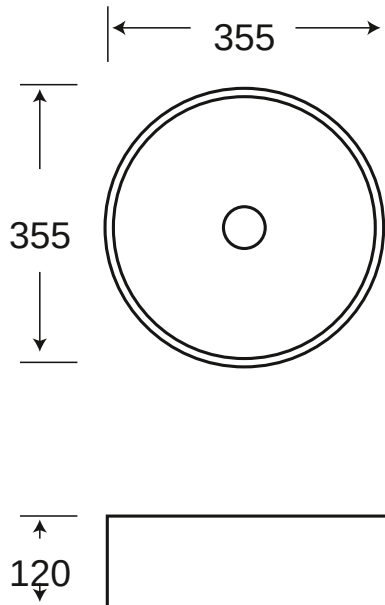

St Clair

Category

Bench Mount Basin

Code

BT017-MB

Material

Vitreous China

Size

mm 355 x 355 x 120

Colours

Matte Black

Tap Holes

One

32mm overflow plug & waste (not included).

NOTE: Product dimensions are approximate and can vary slightly due to manufacturing variances. Information provided in this data sheet is representative of the product available at the time and date of printing, 11/08/2016. Builders World Pty Ltd reserves the right to vary specifications at any time without notice.

buildersworld.com.au
1300 269 753

Refer to Warranty Sheet for
Warranty Conditions and Cleaning
Recommendations.

[D]

DOMESTIC APPLICATIONS
5 years replacement Warranty
against faults in manufacture.

[C]

COMMERCIAL USE WARRANTY
1 year parts & replacement
(unless extended Warranty provided
in writing by Builders World).

[O]

OUTDOOR APPLICATIONS
Warranty does not cover products
used for outdoor applications.