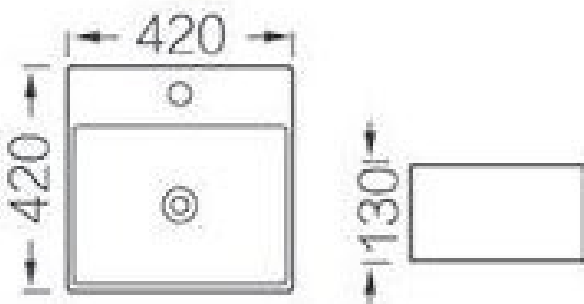

420x 420 x 130mm

Colours

White

Tap Holes

One

Overflow & Waste

32mm overflow plug & waste (not included).

NOTE: Product dimensions are approximate and can vary slightly due to manufacturing variances. Information provided in this data sheet is representative of the product available at the time and date of printing, 11/08/2016. Builders World Pty Ltd reserves the right to vary specifications at any time without notice.