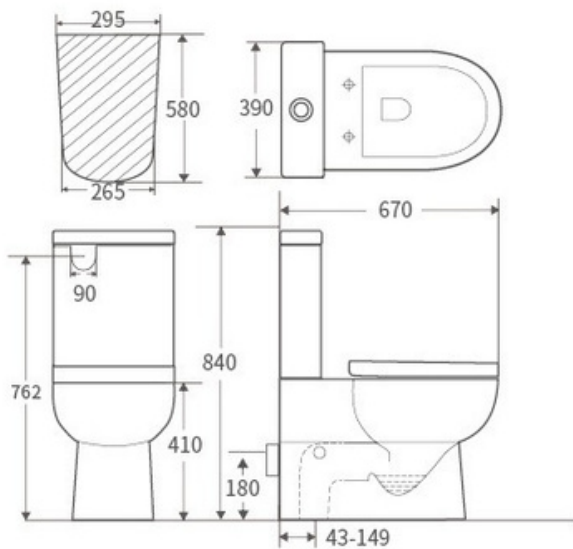

Tornado

Modica

Category

Wall Faced Toilet Suite

Code

BL-106-TPT

Material

Vitreous China

Size

mm 390 x 670 x 840

Colours

White

Rough In

S-Trap 50 - 150 mm

P-Trap 180 mm

Optional S-Trap Extender 155-260 mm
(Sold Separately)