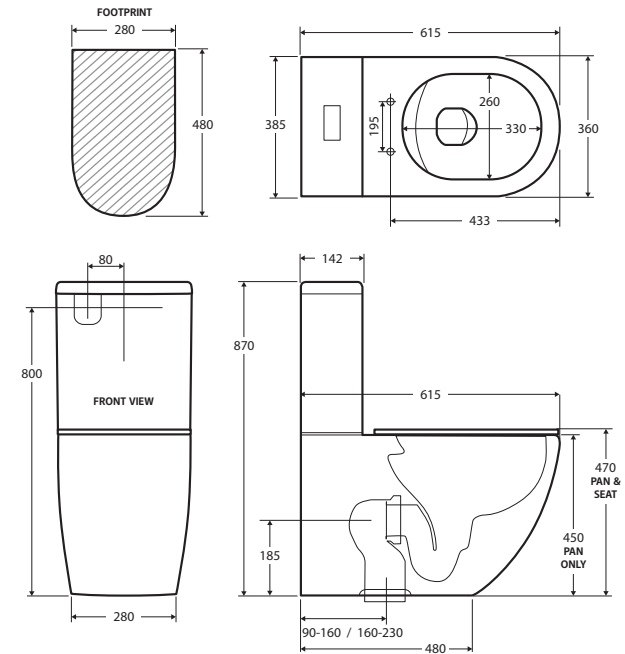

Alix Slim Seat BACK-TO-WALL TOILET SUITE

Features

- Can be installed to comply with Ambulant AS1428.1
- Rimless hygienic flush
- Extra height pan: 450mm
- Short projection from wall for tight spaces
- Gloss white finish
- Large, easy-push chrome flush buttons
- Concealed pan for easy cleaning
- UF quick release, soft close slim seat
- High quality, R&T flush mechanism
- Top or bottom inlets:
 - Left top inlet
 - Left or right bottom inlet
- Available as P-Trap or S-Trap
- **WELS 4 Star rated, 4.5L/3L (3.3L average flush)**

While we aim to ensure specifications are correct at the time of publication, Fienza reserves the right to make modifications without prior notice. Physical colour may vary from image shown. All measurements are shown in millimetres. For ceramic products, please allow +/- 10 mm tolerance for manufacturing variance. Always use physical product measurements for mark-ups and roughing-in as the technical drawing may differ from actual product received.